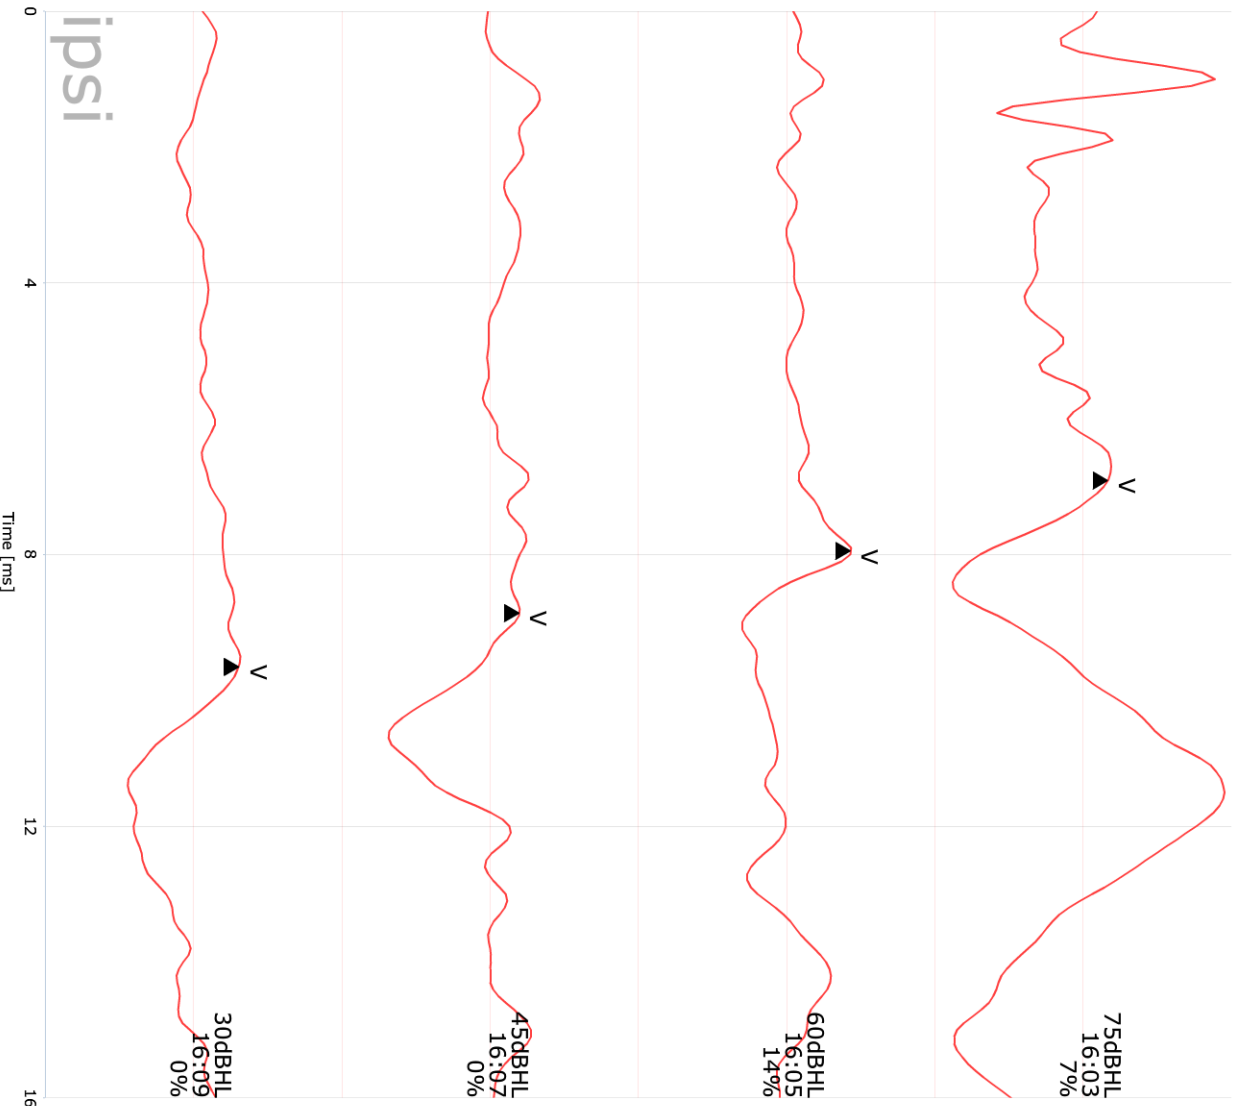

Analysis

25-Feb-2013 13:56:00 Page 1/1

Name:
 Forename:
 born:
 measured:

Corona
 Chirp FF
 257
 12-Feb-2013

Measuring mode **Chirp**

Session **12/02/13 1000Hz rar Right**

Σ R/L

	I	II	III	IV	V	I-III	I-V	III-V
Top					6.91			
Middle					7.95			
Bottom					9.65			

ipsi

Time [ms]